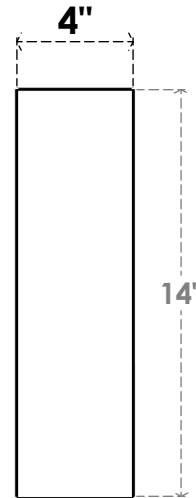

ITEM NUMBER: BRCPC040X06000X1400TRA

4"W X 6"D X 14"H TRADITIONAL ARCHITECTURAL GRADE PVC CLOSED KNEE BRACE

SIDE PROFILE

FRONT PROFILE

ISOMETRIC

EKENA MILLWORK
2300 WEST MAIN ST.
CLARKSVILLE, TX 75426
TOLL FREE: 866-607-0453
WWW.EKENAMILLWORK.COM

NOTES

1. INSTALLATION TO BE COMPLETED IN ACCORDANCE WITH MANUFACTURER'S SPECIFICATIONS.
2. DRAWING MAY NOT BE TO SCALE
3. THIS DRAWING IS INTENDED FOR DESIGN AND PLANNING PURPOSES ONLY.
4. ALL INFORMATION CONTAINED HEREIN WAS CURRENT AT THE TIME OF DEVELOPMENT BUT MUST BE REVIEWED AND APPROVED BY THE PRODUCT MANUFACTURER TO BE CONSIDERED ACCURATE.
5. ARCHITECTURAL GRADE PVC PRODUCTS ARE MADE FROM EXPANDED CELLULAR PVC AND COME NATURALLY WHITE BUT MAY BE PAINTED