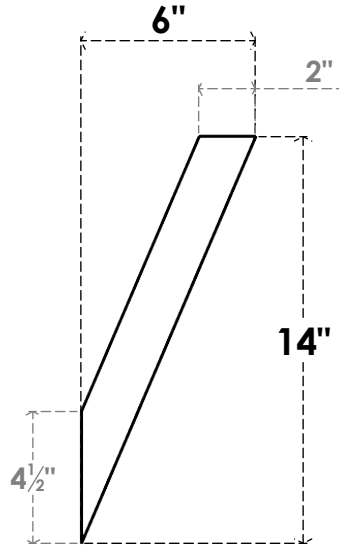

ITEM NUMBER: BRCPC040X06000X1400TRA

4"W X 6"D X 14"H TRADITIONAL ARCHITECTURAL GRADE PVC CLOSED KNEE BRACE

SIDE PROFILE

FRONT PROFILE

ISOMETRIC

EKENA MILLWORK
2300 WEST MAIN ST.
CLARKSVILLE, TX 75426
TOLL FREE: 866-607-0453
WWW.EKENAMILLWORK.COM